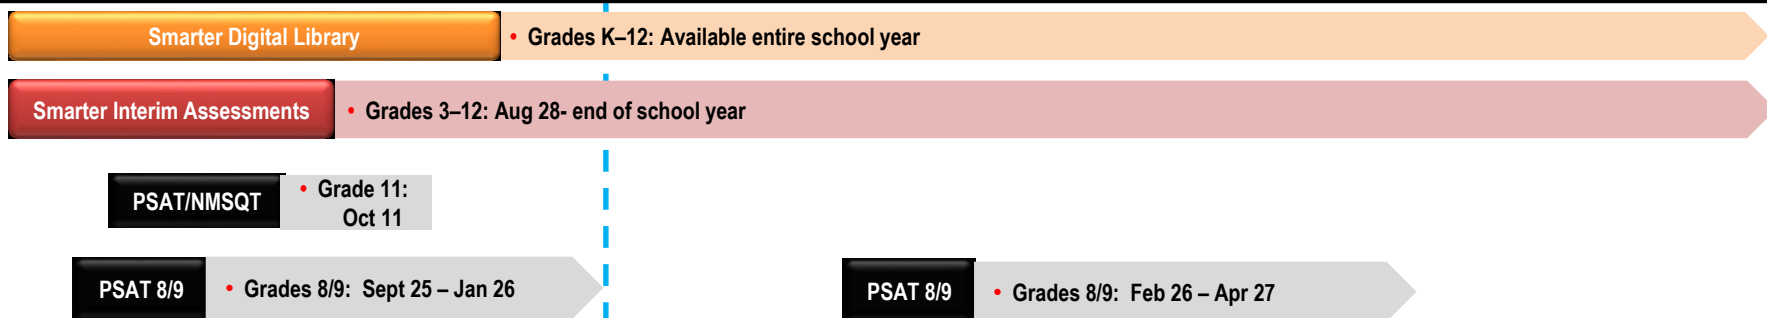

# Delaware System of Student Assessments (DeSSA): 2017-2018 Calendar

August 2017

January 2018

June 2018

Required State Assessment Resources

Optional Assessment Resources

> Spring Break: April 1, 2018

\*\*DeSSA/DCAS Science: Field Test for new assessment and DCAS Testing dates will be shared once a Vendor has been selected sometime in late Fall.