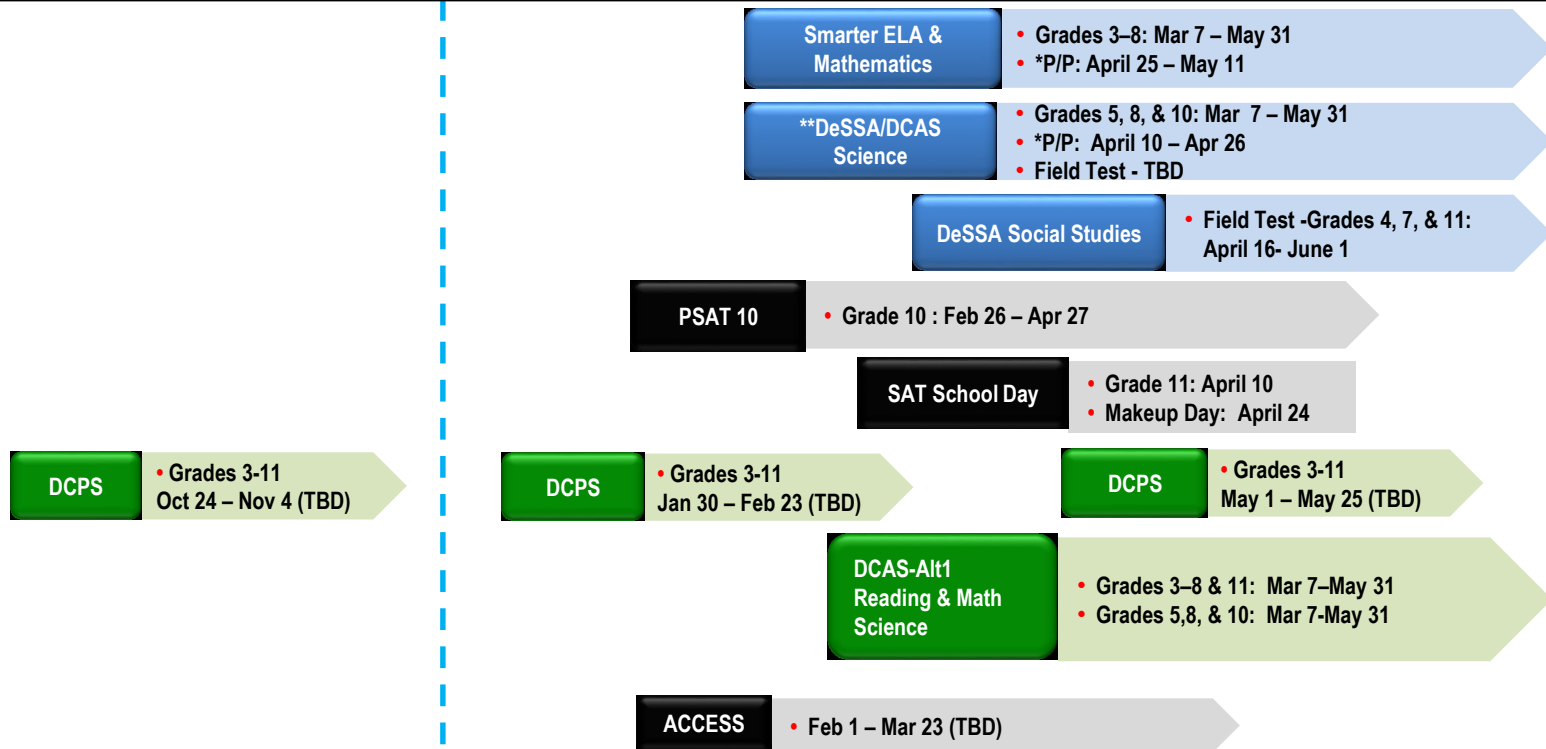

# Delaware System of Student Assessments (DeSSA): 2017-2018 Calendar

August 2017

January 2018

June 2018

Required State Assessment Resources

Optional Assessment Resources

> Spring Break: April 1, 2018

\*\*DeSSA/DCAS Science: Field Test for new assessment and DCAS Testing dates will be shared once a Vendor has been selected sometime in late Fall.